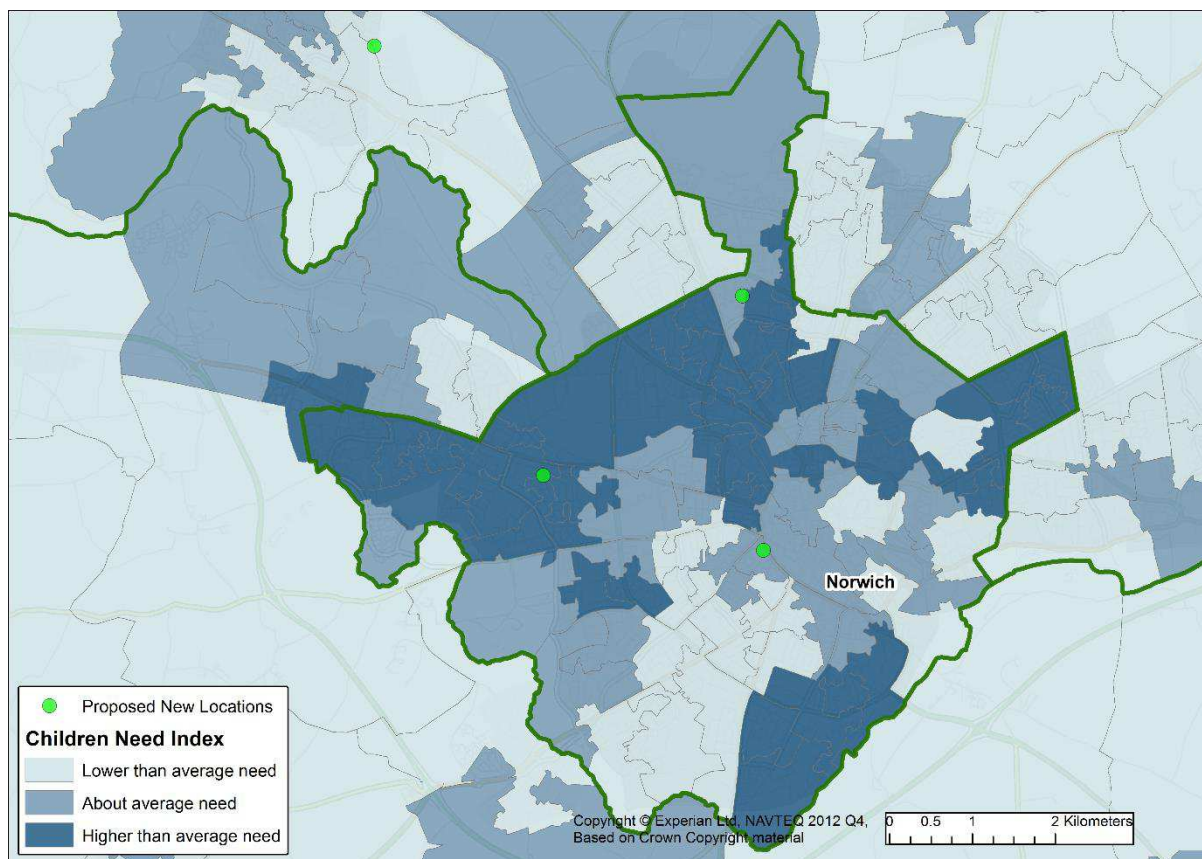

Stalham Library	High Street
Storysack Library	Norwich Road
Wells Library	Station Road

Count: 10

TOTAL: 120

Developing an early childhood offer for families in Norwich

The

Early Childhood and Family Service will provide outreach and targeted support to families who need it across the city, operating out of three Early Childhood and Family bases: Catton, Fiddlewood and Milecross Market Children’s Centre, City and Eaton Children’s Centre, and Earlham Children’s Centre.