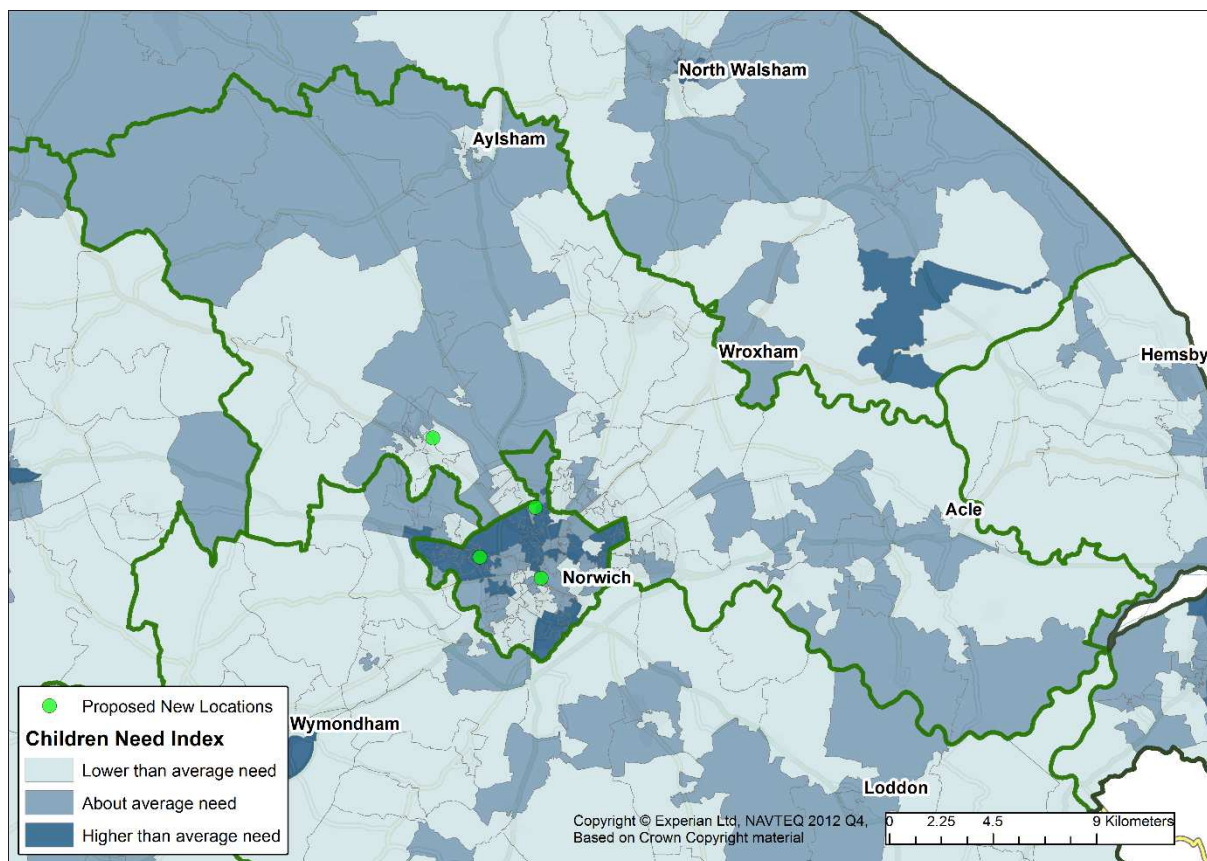

Count: 139

Holiday playschemes:

Service Name	Location
Camp Adventure (Holiday Playschemes)	Dereham Leisure Centre
Hall Farm Nursery School (Holiday Playschemes)	Hall Farm Nursery School
Happyfeet Holiday Playscheme (Holiday Playschemes)	St Giles Road
Hoots - Holiday Playscheme (Holiday Playschemes)	Toftwood Infant School
Litcham Childcare Holiday Playscheme (Holiday Playschemes)	Litcham Children's Centre
Little Footsteps Of Dereham - Holiday Playscheme (Holiday Playschemes)	15a Norwich Road
Little Pirates At Drake - Holiday Scheme (Holiday Playschemes)	Drake Infant School & Nursery
Noahs Ark Pre School - Holiday Scheme (Holiday Playschemes)	Robertson Barracks
Pavilion Pre-School Nursery - Holiday Scheme (Holiday Playschemes)	The Pavilion
Rockinghorse Daycare (Holiday Playschemes)	Lime Tree Barn
Teenie Icenis Day Nursery - Holiday Playscheme (Holiday Playschemes)	The Community Centre
The Social Hub Holiday Club (Holiday Playschemes)	Thomas Bullock School
Traquinas -Holiday Playscheme (Holiday Playschemes)	17/19 Raymond Street
XUK (Holiday Playschemes)	New Eccles Hall School

Count: 14

Museums and Libraries:

Service Name	Location
Ancient House, Museum of Thetford Life	21-23 White Hart Street
Attleborough Library	31 Connaught Road
Dereham Library	59 High Street
Gressenhall Farm & Workhouse Museum of Norfolk Life	Gressenhall
Swaffham Library	The Pightle
Thetford Library	Raymond Street
Watton Library	George Trollope Road

Count: 7

TOTAL: 160

Developing an early childhood offer for families in Broadland

The Early Childhood and Family Service will provide outreach and targeted support to families who need it across the district area, operating out of two Early Childhood and Family bases: Acle Marshes Children’s Centre and Drayton and Taverham Children’s Centre.