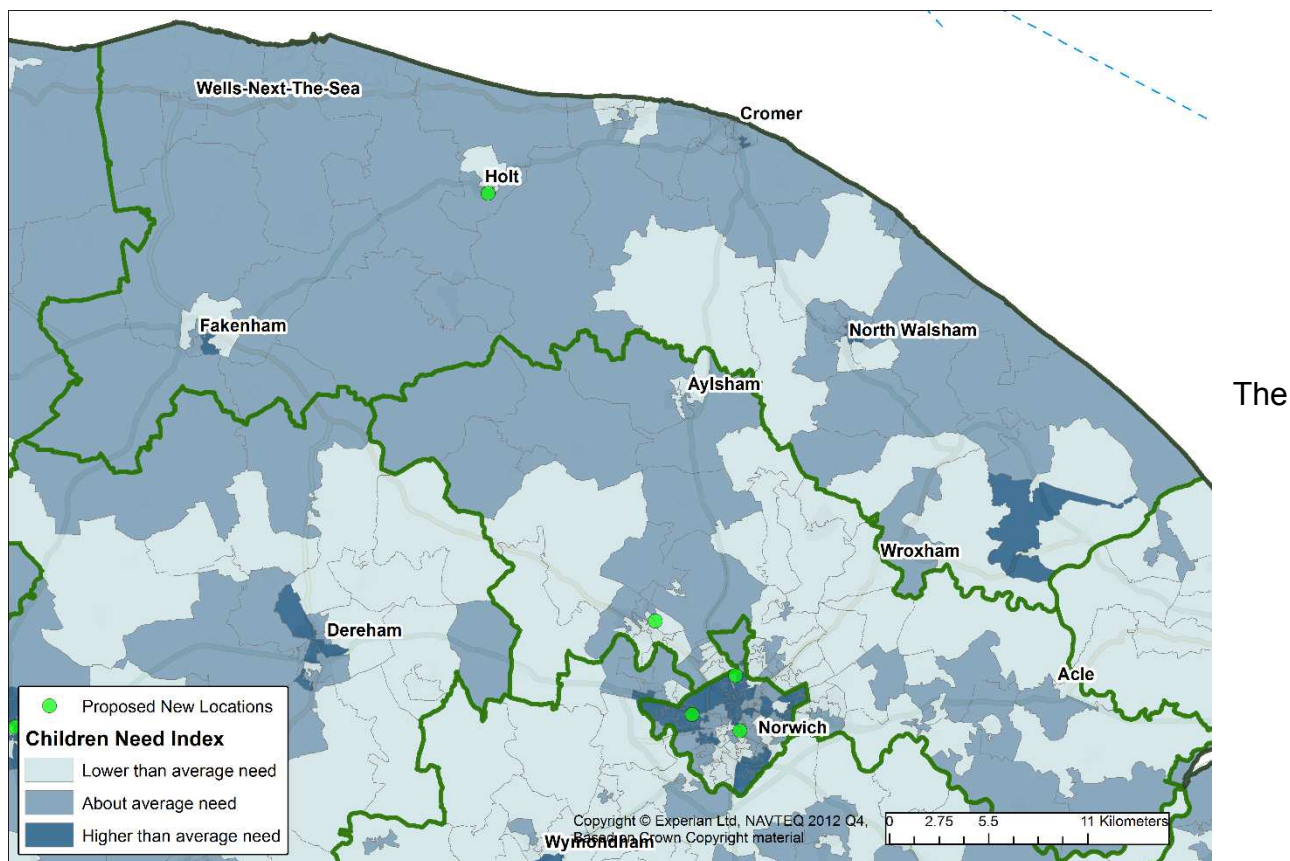

Developing an early childhood offer for families in North Norfolk

Early Childhood and Family Service will provide outreach and targeted support to families who need it across the district area, operating out of two Early Childhood and Family bases: Fakenham Children’s Centre and North Walsham Children’s Centre.

Families will have access to enhanced online and digital information and advice services.

Children and families will be supported to access a wide range of after school clubs, breakfast clubs, community groups, Early Years settings, parent and toddler groups. These include:

Service Name	Location
Acorns (Parent And Toddler Group)	Happisburgh Vc First School
All Saints CEVA Primary School & Nursery	Village Hall
Army Bear Club (Parent And Toddler Group)	The Salvation Army
Astley Acorns Breakfast Club	Fakenham Road
Autism Anglia - Little Steps Parent support group	Sheringham
Baby & Toddler Cafe at All Saints, Mundesley, Cromer	All Saints, Beach Road, Mundesley, Cromer,
Baby Playtime @ St Martins Church (Parent And Toddler Group)	St Martins Church
Binham Playgroup	Binham Memorial Hall, Warham Road, Binham
Bizzy Bees Baby & Toddler group at St Mary's, Stalham	St Mary's, High Street, Stalham, Norwich,
Blossoms Childcare West Raynham (Day Nursery)	The Burr Centre
Brightstart Montessori Nursery - Scottow (Day Nursery)	The Old School