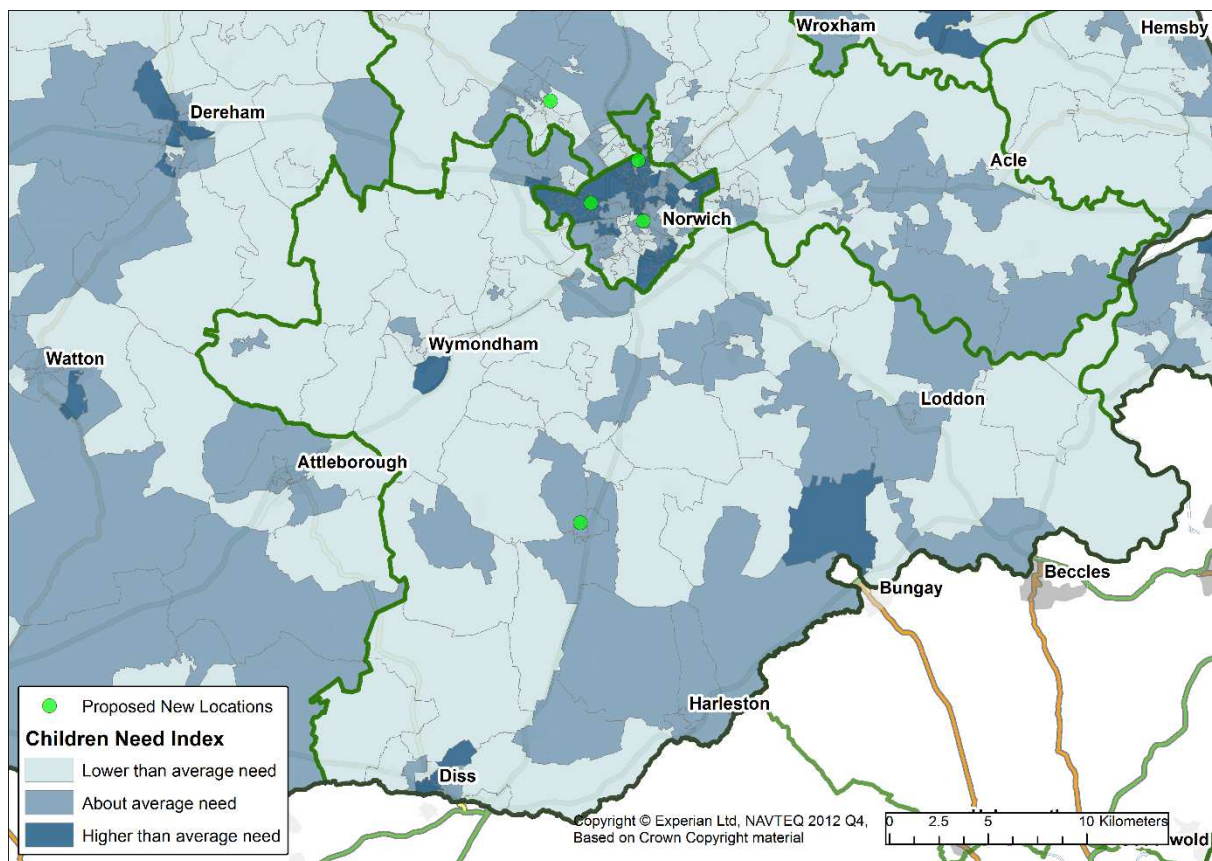

Developing an early childhood offer for families in South Norfolk

The

Early Childhood and Family Service will provide outreach and targeted support to families who need it across the district area, operating out of two Early Childhood and Family bases: Diss Children's Centre and Long Stratton Children's Centre.

Families will have access to enhanced online and digital information and advice services.

Children and families will be supported to access a wide range of after school clubs, breakfast clubs, community groups, Early Years settings, parent and toddler groups. These include:

Service Name	Location
Alburgh with Denton Pre-School Nursery	School Road
Alpington & Yelverton Pre School	Alpington & Yelverton Village Hall
Alpington & Yelverton Pre-School (Pre-School And Playgroups)	Alpington Village Hall
Antenatal Classes with About Birth & Babies	Patteson Rooms
Ashleigh Primary & Nursery School (Nursery Schools/classes)	Sheffield Road
Barford Playgroup	Barford and Wramplingham Village Hall
Blossom Preschool (Pre-School And Playgroups)	Kirby Cane Memorial Hall
Blossom Preschool Holiday Playscheme - Kirby (Holiday Playschemes)	Kirby Cane Memorial Hall
Bouncing Beans Children's Nursery (Day Nursery)	197 Norwich Road
Bramble Bears	Ashwellthorpe Village Hall
Bramble Bears (Pre-School And Playgroups)	Ashwellthorpe Village Hall
Broome and Ditchingham Pre School (Pre-School And Playgroups)	Ditchingham Village Hall