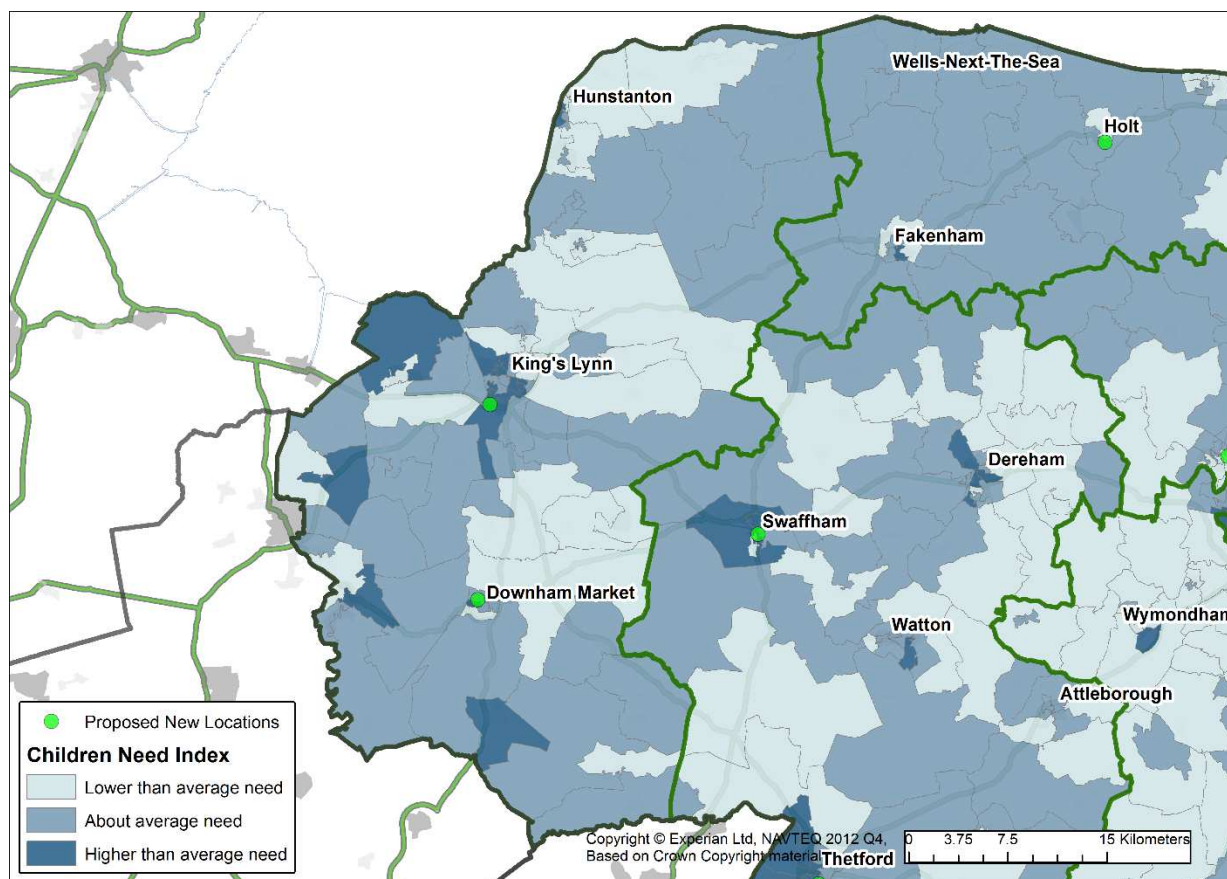

Count: 7

Museums and Libraries:

Service Name	Location
Caister Library	Beach Road
Elizabethan House Museum	South Quay
Gorleston Library	Lowestoft Road
Great Yarmouth Library	Tolhouse Street
Martham Library	Black Street
Time and Tide Museum	Time and Tide Museum
Tolhouse Museum	Tolhouse Street

Count: 7

TOTAL: 79

Developing an early childhood offer for families in King's Lynn and West Norfolk

The Early Childhood and Family Service will provide outreach and targeted support to families who need it across the district area, operating out of two Early Childhood and Family bases: Downham Market Children's Centre and Nar Children's Centre (South Lynn).