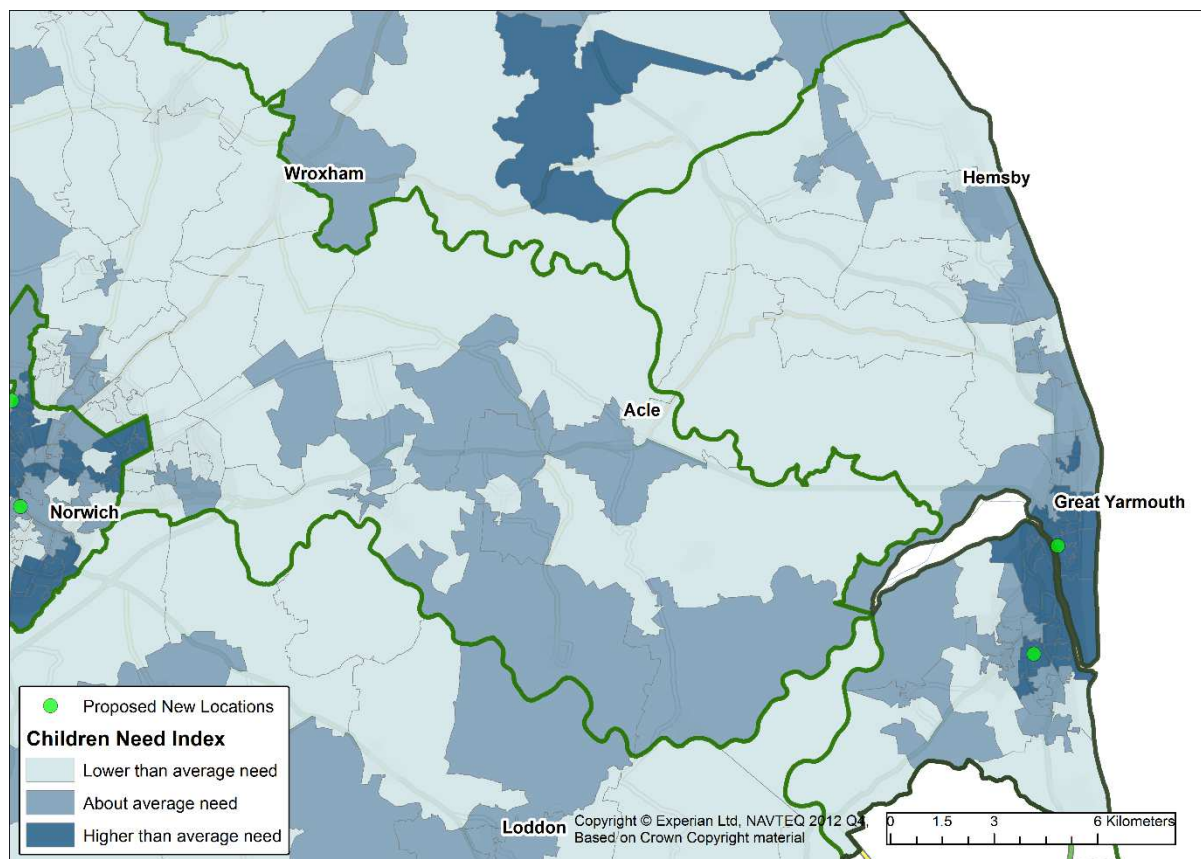

Developing an early childhood offer for families in Great Yarmouth

The

Early Childhood and Family Service will provide outreach and targeted support to families who need it across the district area, operating out of two Early Childhood and Family bases: Priory Children's Centre and Seagulls Children's Centre.

Families will have access to enhanced online and digital information and advice services.

Children and families will be supported to access a wide range of after school clubs, breakfast clubs, community groups, Early Years settings, parent and toddler groups. These include:

Service Name	Location
Alphabet Nursery	Library
Alphabet Nursery (Day Nursery)	High Street
Blossoming Baby - Antenatal, Baby Massage and Baby and Child First Aid Courses	Moorlands Primary Academy
Bradwell Tots Friday Group (Parent And Toddler Group)	Community Centre
Busy Bees Day Nursery at Great Yarmouth	St Mary Magdalene Church Hall
Caister Infant School - Nursery Class	Community Centre
Caister Infant, Nursery and Children's Centre (Breakfast Club)	Kingston Avenue
Caister Infant, Nursery and Children's Centre (Day Nursery)	Kingston Avenue
Calthorpe Nursery (Pre-School And Playgroups)	Calthorpe House
Cherry Blossom Nursery	Belton with Browston
Cobholm and Lichfield Childcare Centre (Day Nursery)	Pasteur Road
Cobholm Primary Academy (Nursery Schools/classes)	Mill Road