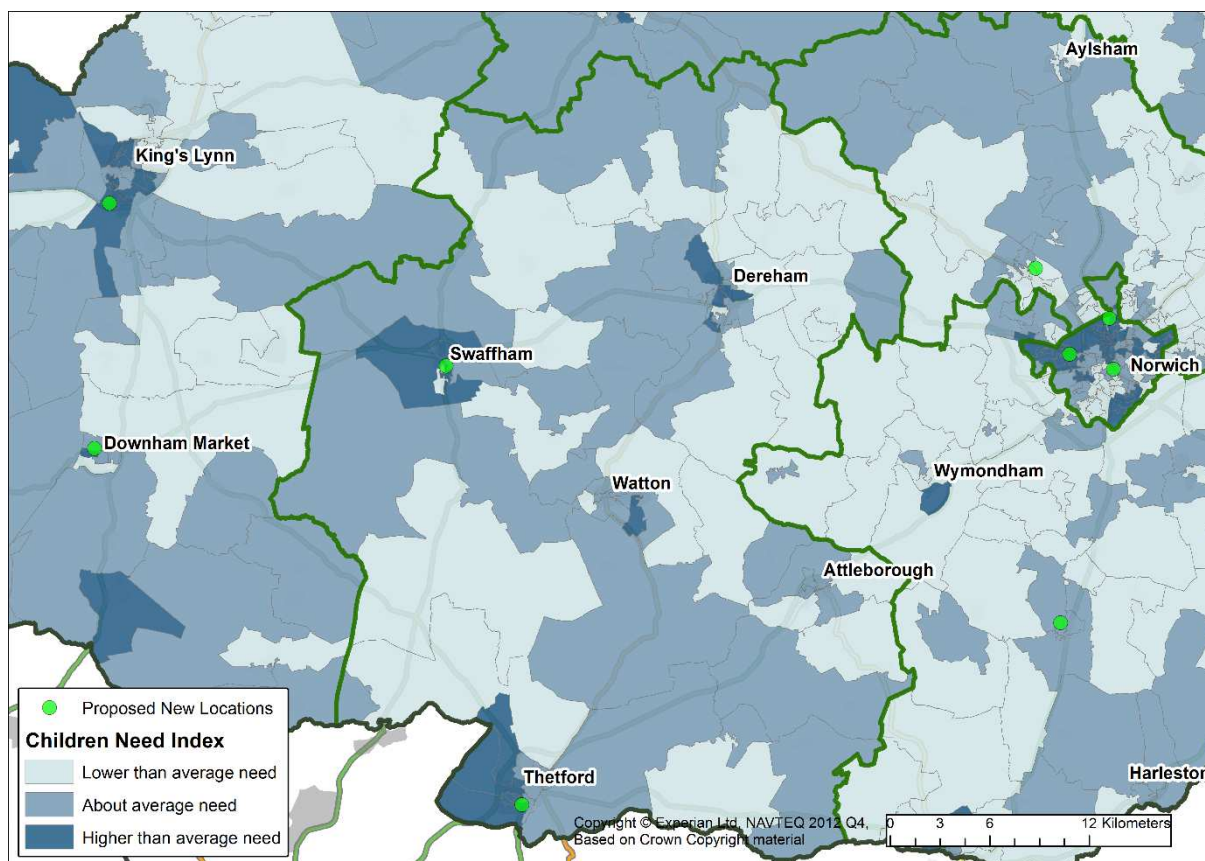

Norfolk
County Council

Appendix 2: Early Childhood Offer - District profiles

Developing an early childhood offer for families in Breckland

The Early Childhood and Family Service will provide outreach and targeted support to families who need it across the district area, operating out of two Early Childhood and Family bases: Swaffham Children's Centre and Thetford (Kingsway) Children's Centre.

Service Name	Location
Attleborough Little Acorns (Parent And Toddler Group)	St Marys Church
Banham Toddler Group (Parent And Toddler Group)	Banham Community Centre
Beetley & District Pre school	Beetley (Private Woodland)
Beetley Bears Stay & Play Group (Parent And Toddler Group)	Village Hall
Bishy Barnabees Day Nursery (After School Club)	South Green Park Childrens Centre
Bishy Barnabees Day Nursery (Breakfast Club)	South Green Park Childrens Centre
BishyBarnabees Day Nursery	South Green Park, Mattishall
Buckenham Pre School	New Buckingham Village Hall
Busy Bees Day Nursery at Thetford	Mallow Road
Carbrooke Pre-School	Carbrooke
Carbrooke Pre-School (Pre-School And Playgroups)	Coronation Hall
Carleton Rode Playgroup	Jubilee Village Hall